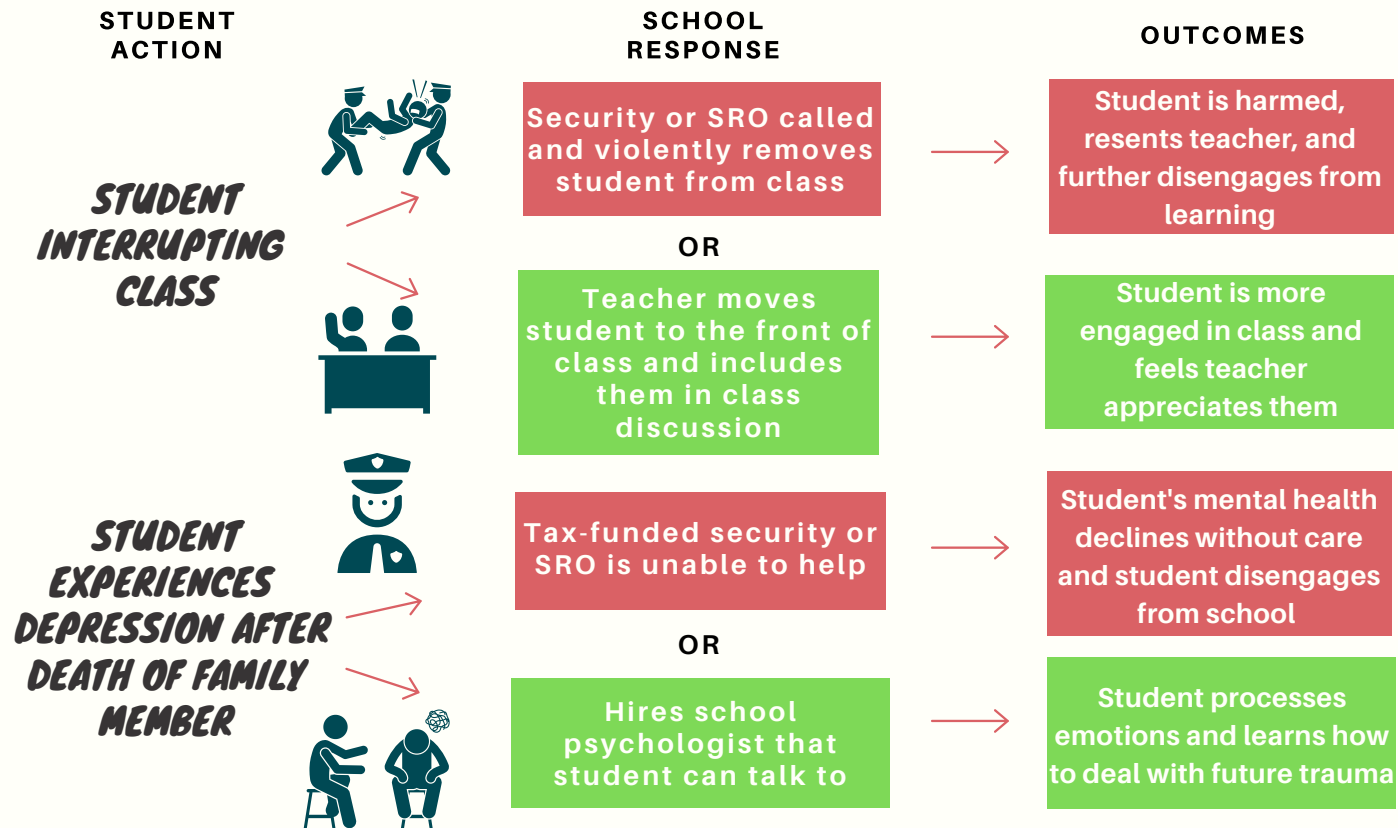

# *What Do Police-Free Schools Look Like?*

*Comparing*

**ZERO  
TOLERANCE**

*and*

**RESTORATIVE**

*Practices*

# Responses to Student Behavior: Zero Tolerance vs. Restorative Practices

\* EXAMPLES FROM REAL NEWS REPORTS. LEARN MORE AT [SAFESCHOOLSPG.GOOD.DO](https://safeschoolspg.org)

# Responses to Student Behavior: Zero Tolerance vs. Restorative Practices

\* EXAMPLES FROM REAL NEWS REPORTS. LEARN MORE AT [SAFESCHOOLSPG.GOOD.DO](https://safeschoolspg.good.do)

***Learn more and demand  
police-free schools  
from our Board of Education  
at [safeschoolspg.good.do](https://safeschoolspg.good.do)***