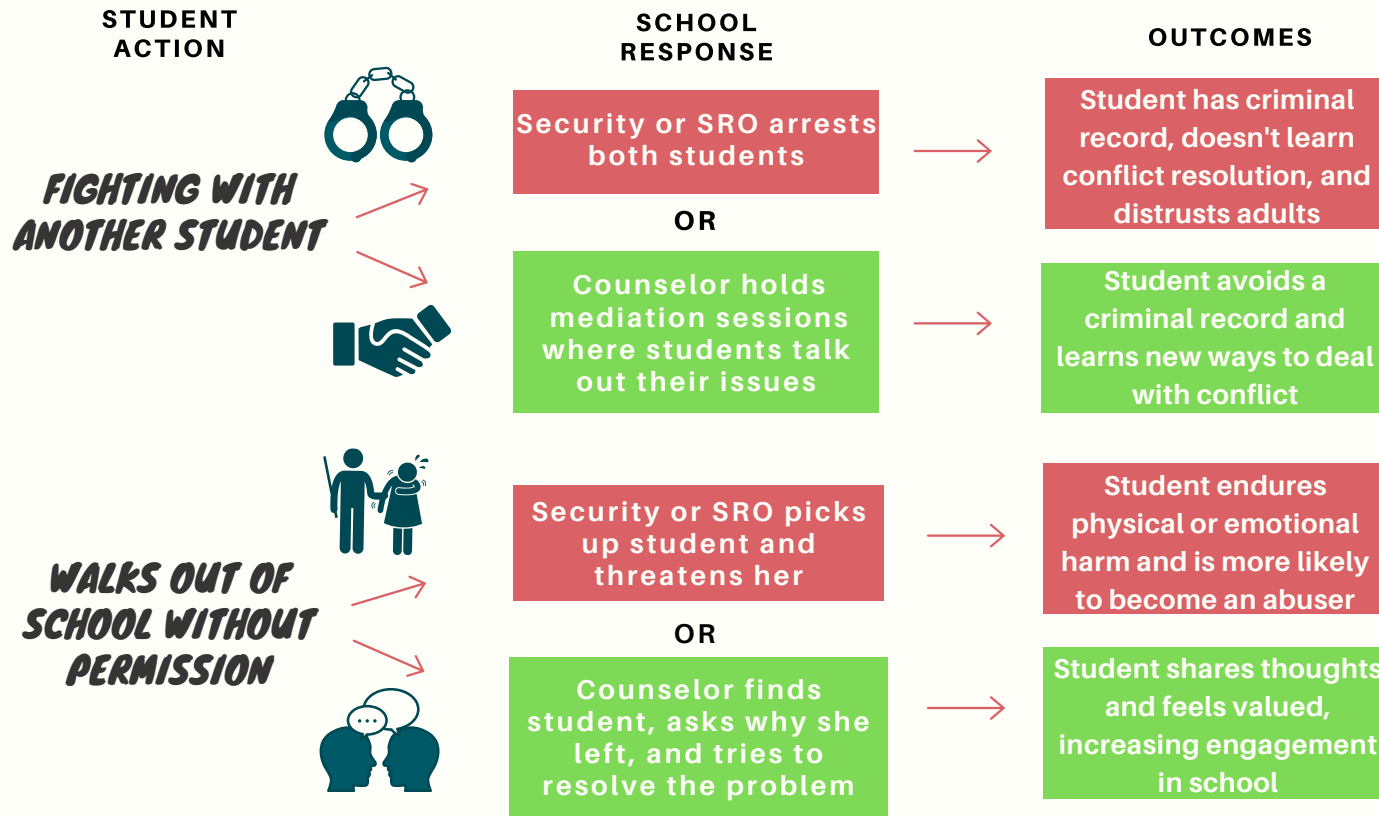

# *What Do Police-Free Schools Look Like?*

*Comparing*

**ZERO  
TOLERANCE**

*and*

**RESTORATIVE**

*Practices*

# Responses to Student Behavior: Zero Tolerance vs. Restorative Practices

\* EXAMPLES FROM REAL NEWS REPORTS. LEARN MORE AT [SAFESCHOOLSPG.GOOD.DO](https://safeschoolspg.org)

# Responses to Student Behavior: Zero Tolerance vs. Restorative Practices

\* EXAMPLES FROM REAL NEWS REPORTS. LEARN MORE AT [SAFESCHOOLSPG.GOOD.DO](https://safeschoolspg.good.do)

***Learn more and demand  
police-free schools  
from our Board of Education  
at [safeschoolspg.good.do](https://safeschoolspg.good.do)***